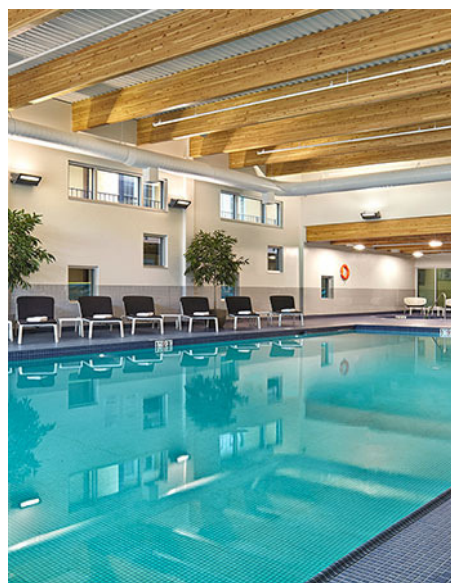

HOST HOTEL

CAMBRIDGE RED DEER HOTEL & CONFERENCE CENTRE

ABOUT THE HOTEL

- 241 guestrooms and suites offering contemporary décor and spacious surroundings.
- Central Alberta's largest meeting space and full-scale conference centre spanning 53,000 square feet and easily accommodating up to 2,000 attendees for events of all types.
- The only Red Deer hotel to offer 4 Tesla Supercharger Stations with free connectors available 24/7.
- Delight in two distinctive onsite restaurants, a fresh and stylish lobby lounge connected to our seasonal patio, and 24-hour room service.
- 45,000-gallon Indoor Pool and Whirlpool can be used year-round. Our pool deck features lounging and shower areas, change facilities, and poolside food and beverage service from our Garden Terrace Lounge.
- Cambridge Fitness Studio is open 24 hours a day, 7 days a week, guests can stay fit while on the road with a selection of treadmills, elliptical trainer, a weight machine and free weights. Post workout give your sore muscles a break in our sauna and steam room.
- In the heart of the lobby is Cambridge Connect where guests come together to meet, connect, and relax. Complimentary amenities are available 24 hours and include fully-wired workstations, free WiFi, newspapers, printing services, TV, and a pleasant setting to come together.

	Single Rate	Double Rate	Triple Rate	Quad Rate
Traditional Room One King Bed	139.00	139.00	149.00	159.00
Deluxe Room One King Bed	139.00	139.00	149.00	159.00
Deluxe Room Two Queen Beds	139.00	139.00	149.00	159.00
Club Level Room One King Bed	159.00	159.00	179.00	199.00
Club Level Room Two Queen Beds	159.00	159.00	179.00	199.00
1-Bedroom King Suite	199.00	199.00	209.00	219.00